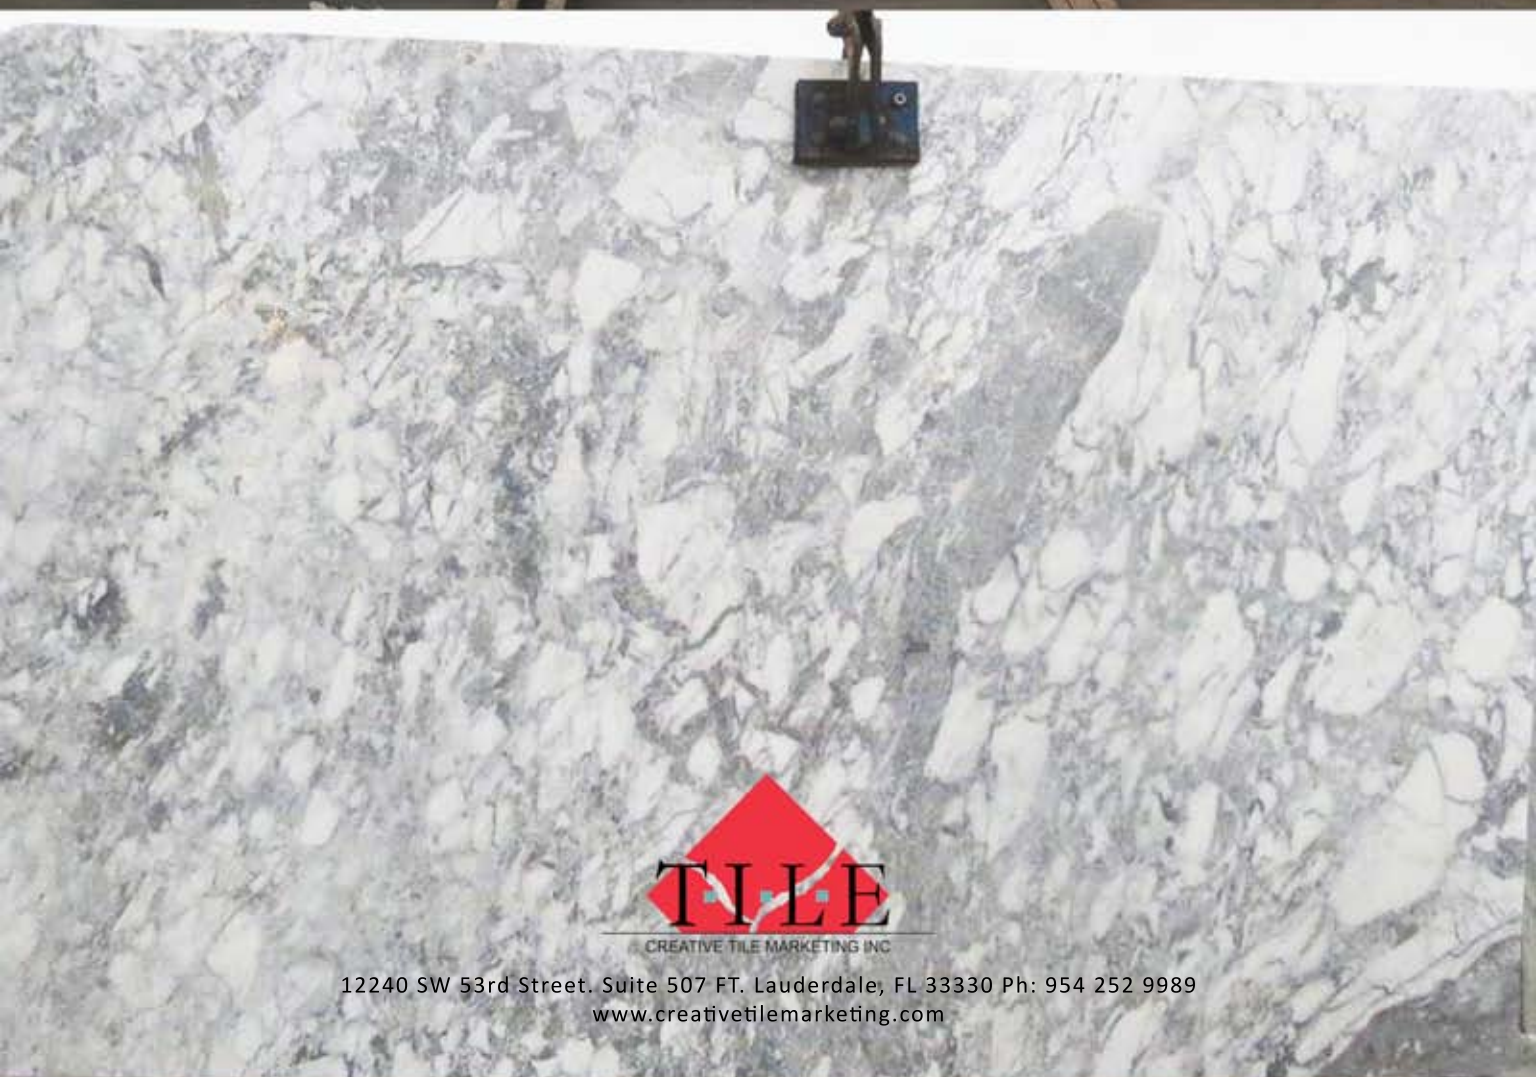

MARBLE &
GRANITE

STATUARIETTO

CREATIVE TILE MARKETING INC

12240 SW 53rd Street, Suite 507 FT. Lauderdale, FL 33330 Ph: 954 252 9989
www.creativetilemarketing.com

CITY LIGHTS

CREATIVE TILE MARKETING INC

12240 SW 53rd Street, Suite 507 FT. Lauderdale, FL 33330 Ph: 954 252 9989
www.creativetilemarketing.com