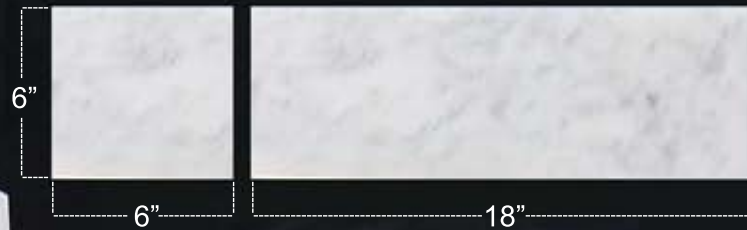

5 3/16"

12"

6"

18"

6"

LOSANGA 7.25 CM

2 7/8"

8 1/4"

3 1/2"

16"