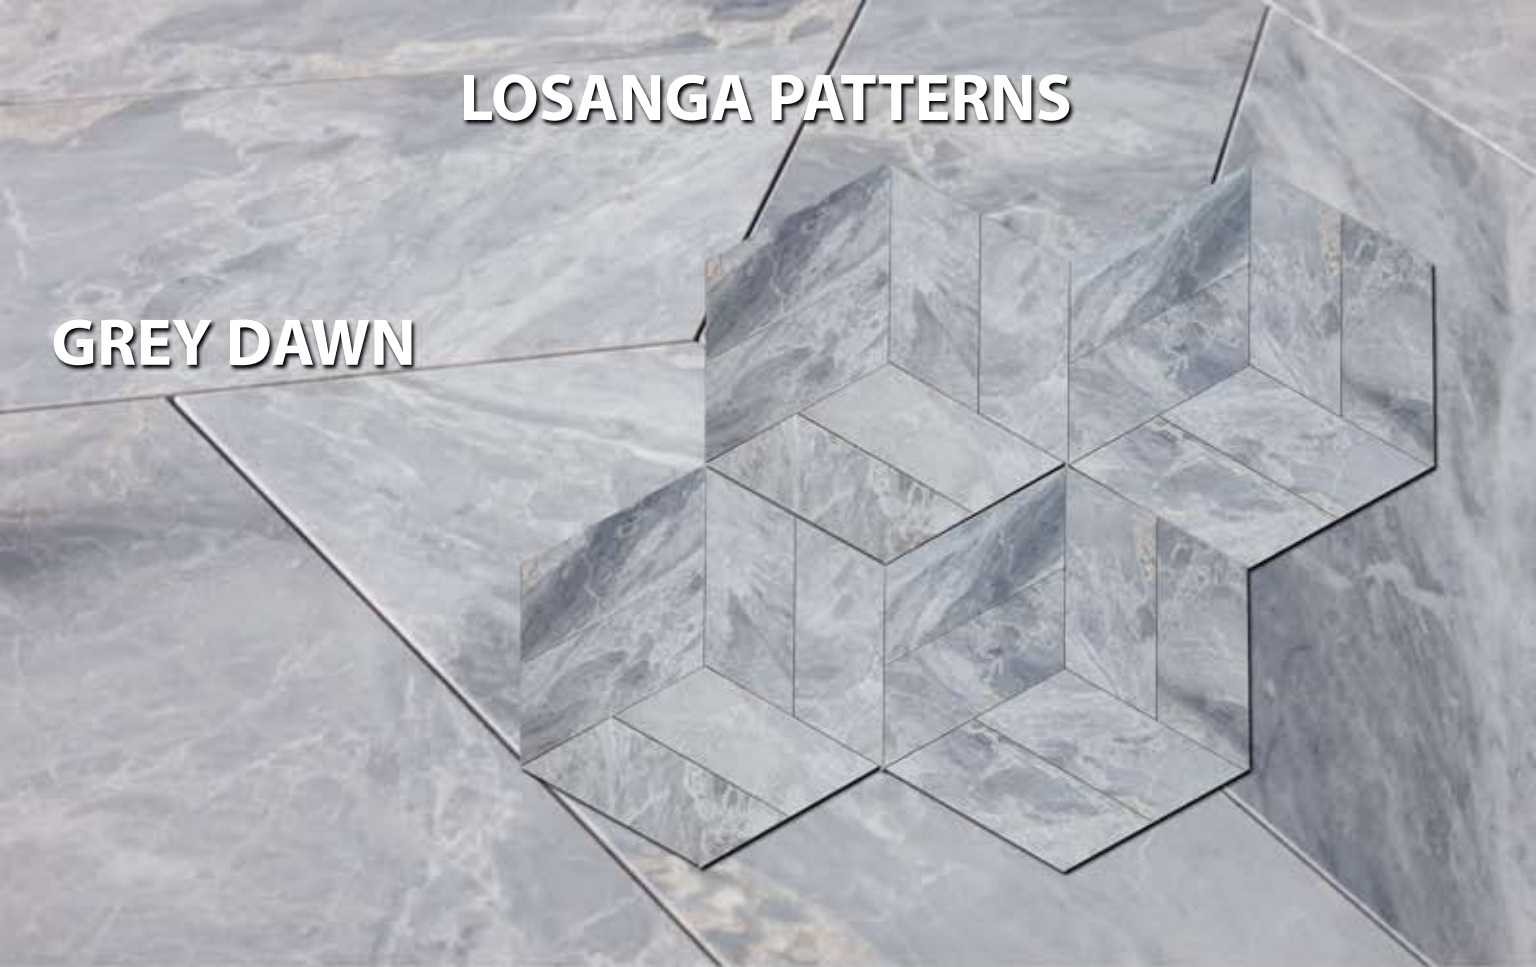

LOSANGA PATTERNS

GREY DAWN

TALA GREY