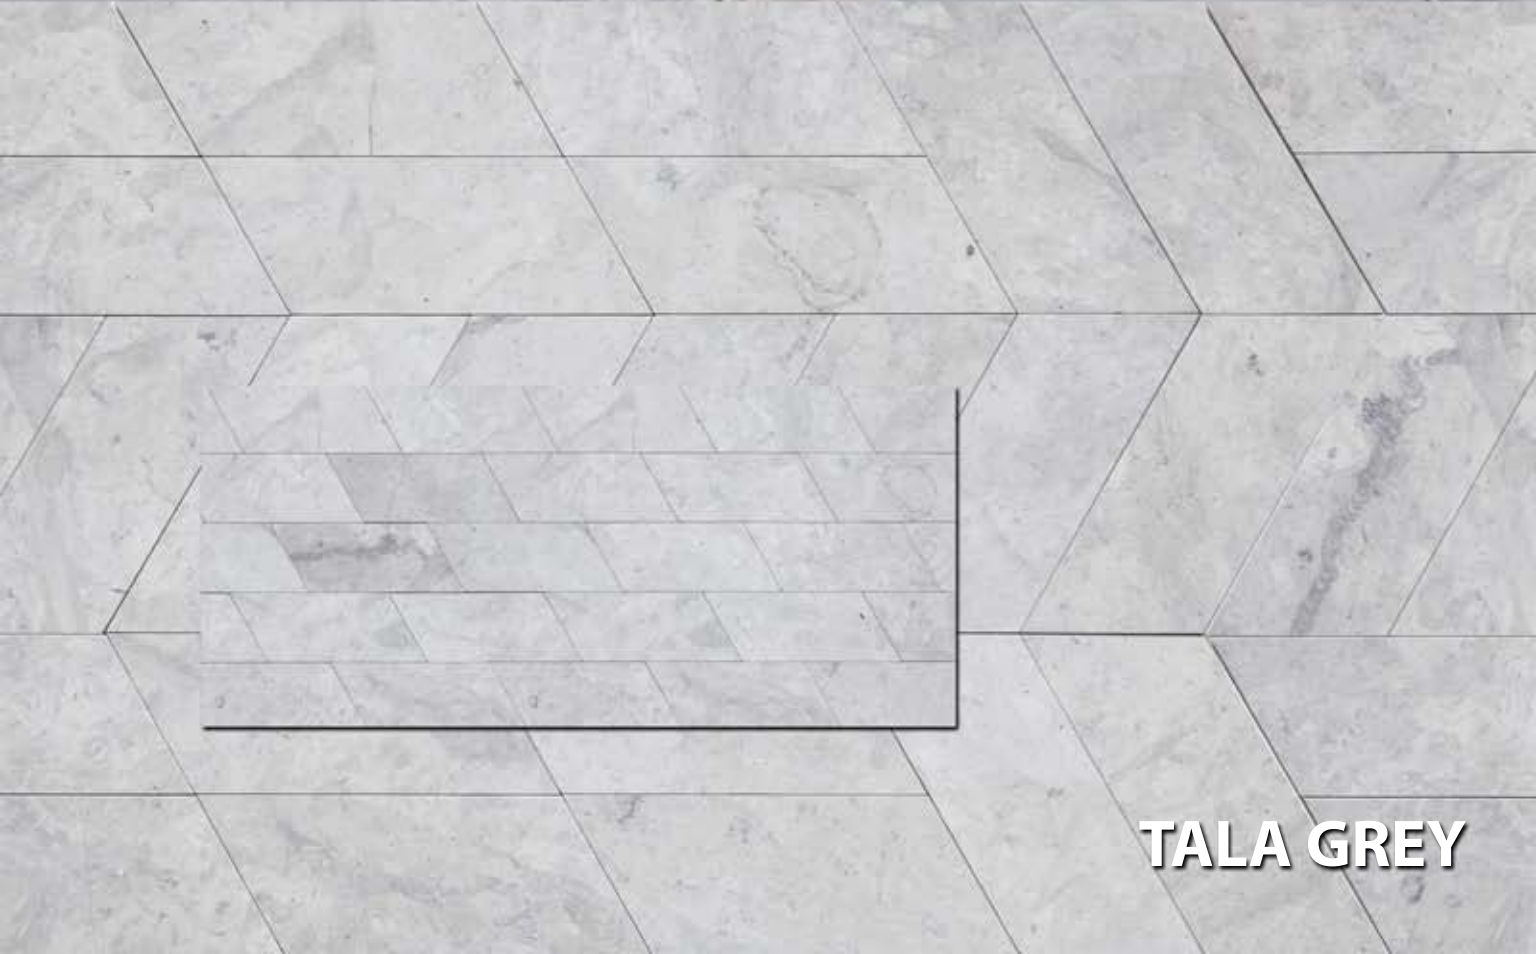

LOSANGA PATTERNS

GREY DAWN

TALA GREY