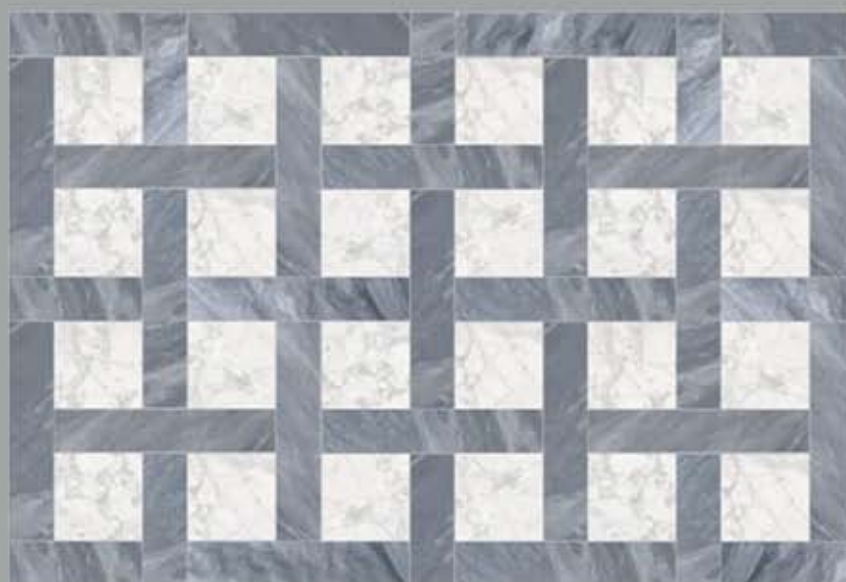

# Mini & Maxi Tile Patterns

12"x12" Bardiglio Dark, 6"x30" Vena Bella

12"X12" Venatino Gioia 6"X30" Bardiglio Light

Venatino Gioia  
&  
Bardiglio Light

Vena Bella  
&  
Bardiglio Dark

12"X12" & 24"x24" Bardiglio Dark, 12"x24" Vena Bella

24"x24" & 6"x30" Bardiglio Light & Venatino Gioia mix

3"x3" & 6"x6" Bardiglio Dark, 3"x6" Vena Bella

3"x3" & 6"x6" Venatino Gioia 3"x6" Bardiglio Light

2"x8" Bardiglio Light, 6"x6" Venatino Gioia

2"x2" Bardiglio Dark, 6"x6" Vena Bella

ALL SIZES NOMINAL AT 3/8"

2"x2" & 6"x6" Venatino Gioia, 2"x6" Bardiglio Light

2"x2" & 6"x6" Bardiglio Dark, 2"x6" Vena Bella

4"x4" & 6"x6" Bardiglio Light, 4"x6" Venatino Gioia

4"x4" & 6"x6" Vena Bella, 4"x6" Bardiglio Dark

ALL SIZES NOMINAL AT 3/8"

.....strong of several special orders processed over the last few months along similar designs and colors, please welcome this MINI & MAXI TILE Collection, one that, assembled from standard stock items carried by most of our clientele in America, requires minimum additional sku's on the recipient's side to create. All "components" are available independently as a standard 3/8" thick calibrated tile to be set with a 2mm joint. While quite articulate, simple and competitive to "assemble", MAXI will dress magnificent floorscapes; MINI for trendy foyers, powder rooms and backsplashes in today's most popular color combinations, be it the softer tone on tone combination of Venatino Gioia with Bardiglio Light or the gutsier contrasts of white Vena Bella against the powerful Bardiglio Dark....