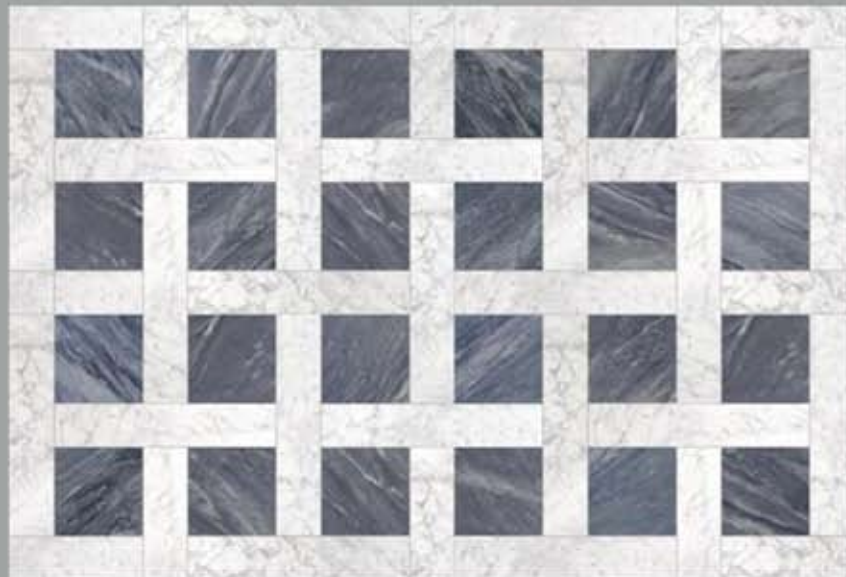

# Mini & Maxi Tile Patterns

12"x12" Bardiglio Dark, 6"x30" Vena Bella

12"X12" Venatino Gioia 6"X30" Bardiglio Light

Venatino Gioia  
&  
Bardiglio Light

Vena Bella  
&  
Bardiglio Dark

12"X12" & 24"x24" Bardiglio Dark, 12"x24" Vena Bella

ALL SIZES NOMINAL AT 3/8"

ALL SIZES NOMINAL AT 3/8"

24"X24" Venatino Gioia 6"X30" Bardiglio Light

6"x30" Bardiglio Light Herringbone

6"x30" Bardiglio Dark Herringbone

12"x12" Bardiglio Dark, 6"x30" Vena Bella

24"x24" & 6"x30" Bardiglio Light & Venatino Gioia mix

3"x3" & 6"x6" Bardiglio Dark, 3"x6" Vena Bella

3"x3" & 6"x6" Venatino Gioia 3"x6" Bardiglio Light

2"x8" Bardiglio Light, 6"x6" Venatino Gioia

2"x2" Bardiglio Dark, 6"x6" Vena Bella

ALL SIZES NOMINAL AT 3/8"

.....strong of several special orders processed over the last few months along similar designs and colors, please welcome this MINI & MAXI TILE Collection, one that, assembled from standard stock items carried by most of our clientele in America, requires minimum additional sku's on the recipient's side to create. All "components" are available independently as a standard 3/8" thick calibrated tile to be set with a 2mm joint. While quite articulate, simple and competitive to "assemble", MAXI will dress magnificent floorscapes; MINI for trendy foyers, powder rooms and backsplashes in today's most popular color combinations, be it the softer tone on tone combination of Venatino Gioia with Bardiglio Light or the gutsier contrasts of white Vena Bella against the powerful Bardiglio Dark....